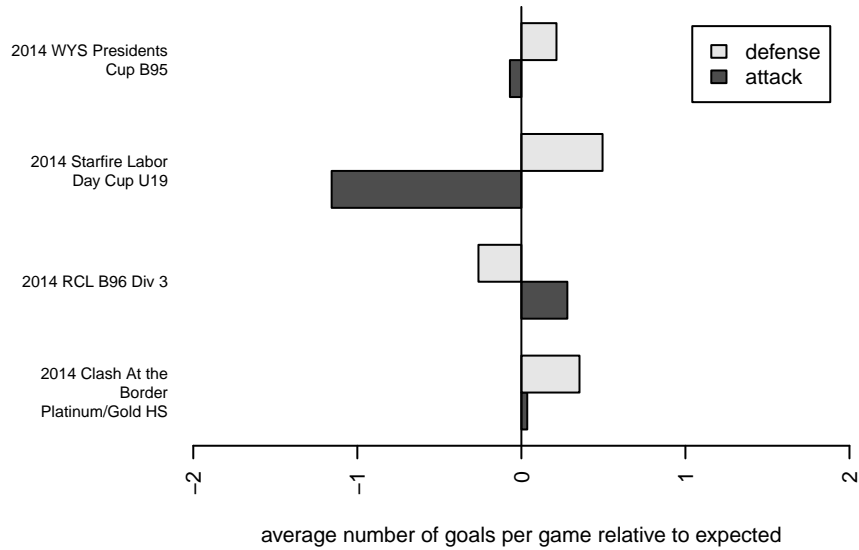

# Blackhills FC Black B96

Blackhills FC  
 Olympia, WA  
 B96 total strength=1645  
 attack=24.49 defense=14.28  
 fall league = RCL B96 Div 3

alt names used:  
 Blackhills FC B 96 Black A  
 Blackhills FC B 96 Black A

Venues played:  
 2014 Clash At the Border Platinum/Gold HS  
 2014 Starfire Labor Day Cup U19  
 2014 RCL B96 Div 3  
 2014 WYS Presidents Cup B95

**Blackhills FC Black B96**  
 Dots are actual minus expected GF (blue circles) and GA (red triangles).  
 Blue line is smoothed change in attack strength. Red is smoothed change in defense strength.

**attack and defense variance (black dot)  
relative to other teams  
and top 10 in region**

**attack and defense rating  
relative to others at age  
and all opponents in last 13 months**

**Performance relative to 13 month average**