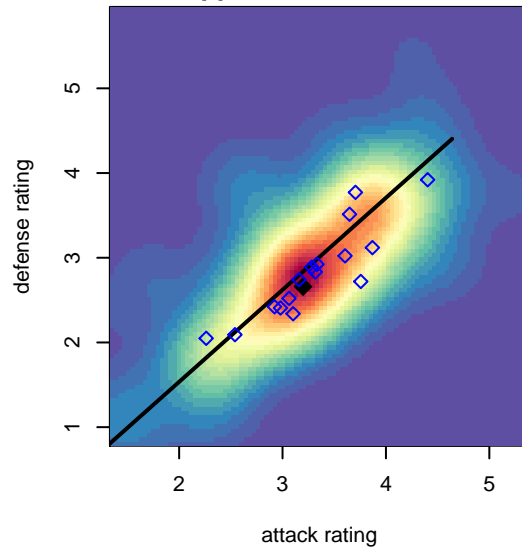

# Blackhills FC Black B96

Blackhills FC  
 Olympia, WA  
 B96 total strength=1645  
 attack=24.49 defense=14.28  
 fall league = RCL B96 Div 3

alt names used:  
 Blackhills FC B 96 Black A  
 Blackhills FC B 96 Black A

Venues played:  
 2014 Clash At the Border Platinum/Gold HS  
 2014 Starfire Labor Day Cup U19  
 2014 RCL B96 Div 3  
 2014 WYS Presidents Cup B95

**Blackhills FC Black B96**  
 Dots are actual minus expected GF (blue circles) and GA (red triangles).  
 Blue line is smoothed change in attack strength. Red is smoothed change in defense strength.

**attack and defense variance (black dot)  
relative to other teams  
and top 10 in region**

**attack and defense rating  
relative to others at age  
and all opponents in last 13 months**

**Performance relative to 13 month average**