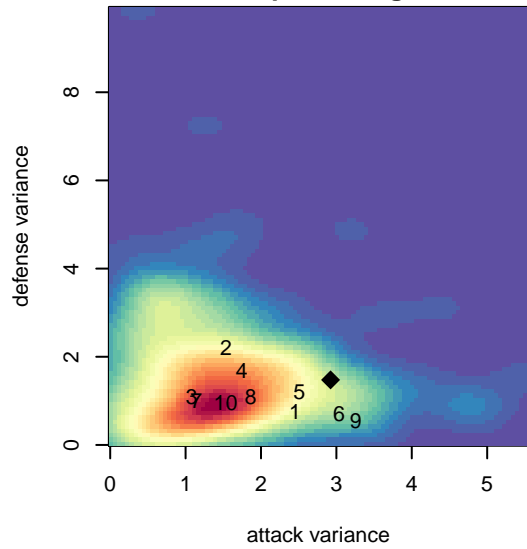

# Blackhills FC Black B96

Blackhills FC  
 Olympia, WA  
 B96 total strength=1645  
 attack=24.49 defense=14.28  
 fall league = RCL B96 Div 3

alt names used:  
 Blackhills FC B 96 Black A  
 Blackhills FC B 96 Black A

Venues played:  
 2014 Clash At the Border Platinum/Gold HS  
 2014 Starfire Labor Day Cup U19  
 2014 RCL B96 Div 3  
 2014 WYS Presidents Cup B95

**Blackhills FC Black B96**  
 Dots are actual minus expected GF (blue circles) and GA (red triangles).  
 Blue line is smoothed change in attack strength. Red is smoothed change in defense strength.

**attack and defense variance (black dot)  
relative to other teams  
and top 10 in region**

**attack and defense rating  
relative to others at age  
and all opponents in last 13 months**

**Performance relative to 13 month average**