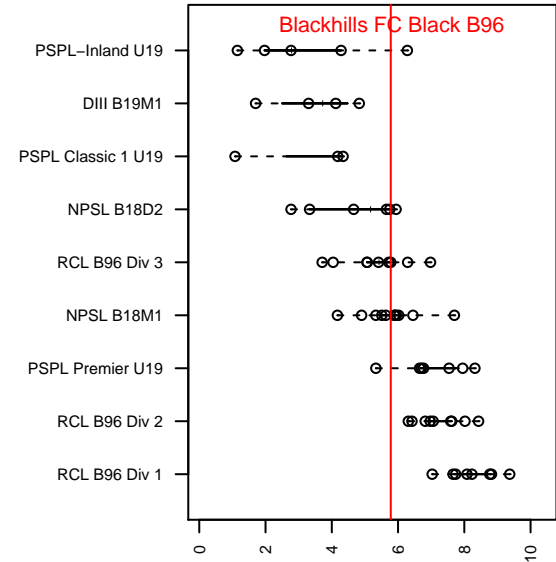

# Blackhills FC Black B96

Blackhills FC  
 Olympia, WA  
 B96 total strength=1645  
 attack=24.49 defense=14.28  
 fall league = RCL B96 Div 3

alt names used:  
 Blackhills FC B 96 Black A  
 Blackhills FC B 96 Black A

Venues played:  
 2014 Clash At the Border Platinum/Gold HS  
 2014 Starfire Labor Day Cup U19  
 2014 RCL B96 Div 3  
 2014 WYS Presidents Cup B95

**Blackhills FC Black B96**  
 Dots are actual minus expected GF (blue circles) and GA (red triangles).  
 Blue line is smoothed change in attack strength. Red is smoothed change in defense strength.

**attack and defense variance (black dot)  
relative to other teams  
and top 10 in region**

**attack and defense rating  
relative to others at age  
and all opponents in last 13 months**

**Performance relative to 13 month average**