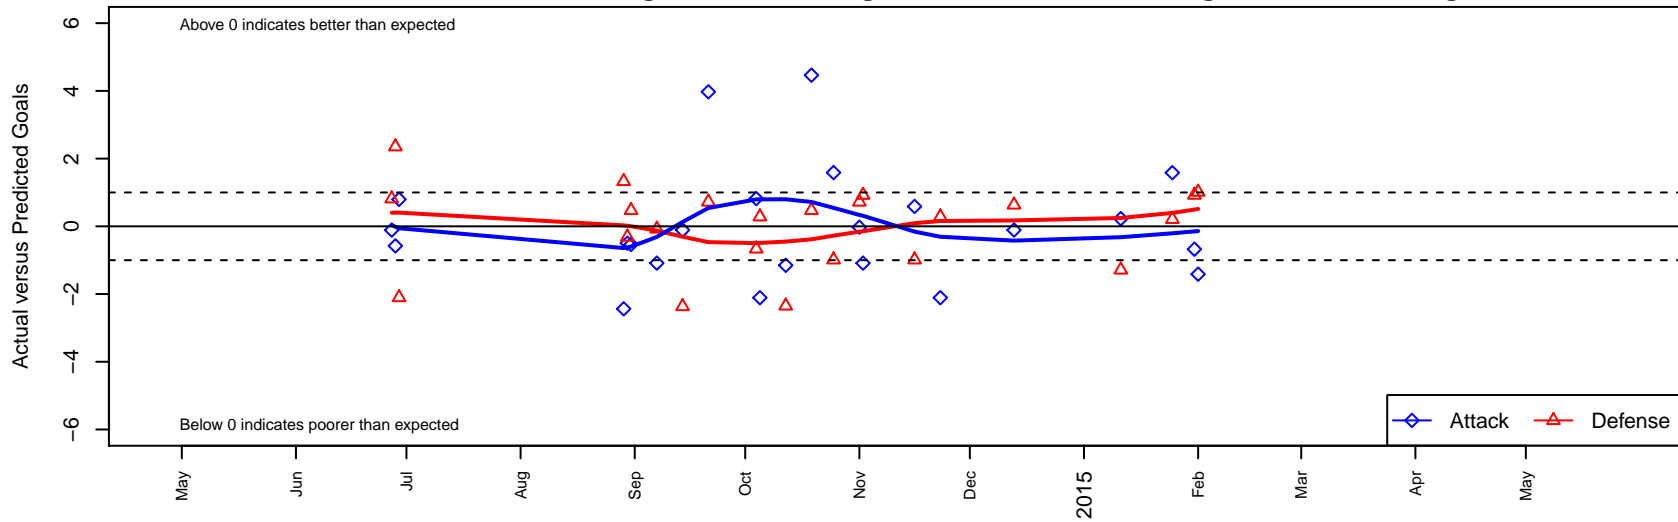

# Blackhills FC Black B96

Blackhills FC  
 Olympia, WA  
 B96 total strength=1645  
 attack=24.49 defense=14.28  
 fall league = RCL B96 Div 3

alt names used:  
 Blackhills FC B 96 Black A  
 Blackhills FC B 96 Black A

Venues played:  
 2014 Clash At the Border Platinum/Gold HS  
 2014 Starfire Labor Day Cup U19  
 2014 RCL B96 Div 3  
 2014 WYS Presidents Cup B95

**Blackhills FC Black B96**  
 Dots are actual minus expected GF (blue circles) and GA (red triangles).  
 Blue line is smoothed change in attack strength. Red is smoothed change in defense strength.

**attack and defense variance (black dot)  
relative to other teams  
and top 10 in region**

**attack and defense rating  
relative to others at age  
and all opponents in last 13 months**

**Performance relative to 13 month average**